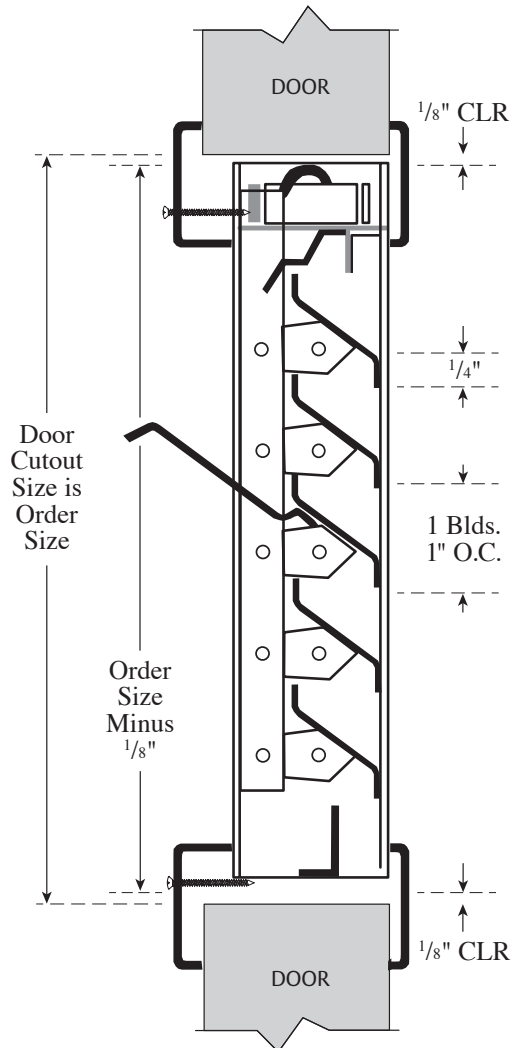

Rockwood LV-FL Fusible Link Fire Rate Louver

Standard Features:

MATERIAL:

- 18 gauge steel frame
- 16 gauge adjustable "Z" blades

FASTENERS:

- #8 x 1" FH SMS

FIRE RATING:

- Fusible Link activates at 135° F

Dimensions:

- Minimum Width: 12"
- Maximum Width: 24"
- Minimum Height: 12"
- Maximum Height: 24"

For 1 3/4" Wood/Metal
Doors

50% Free Air Flow